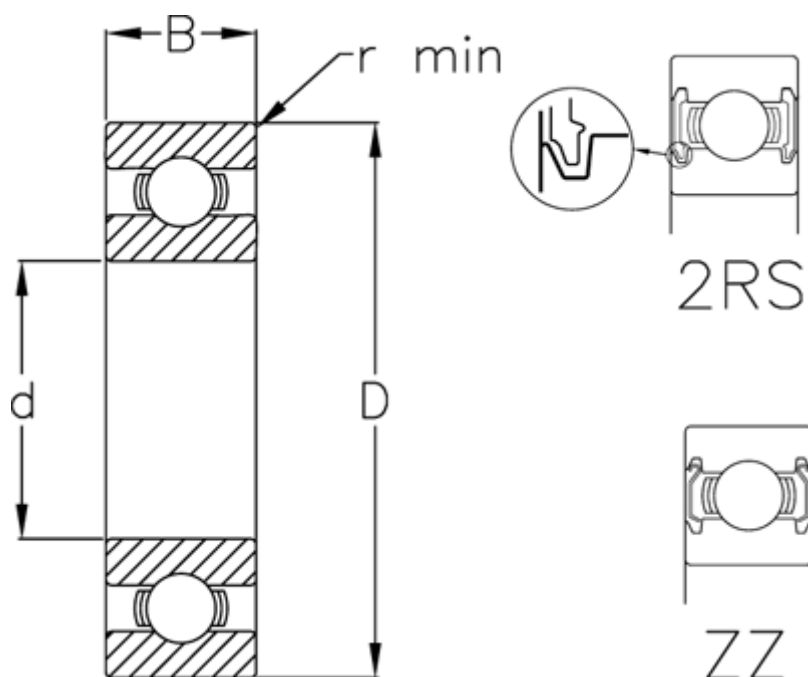

# Data Sheet

Article number: 5480050012079

Description: Single row ball bearing 6910 2RS USDA H1  
d=50 D=72 B=12 stainless/spez. grease

## Measures

B	= 12	Weight (kg) = 0.132
d	= 50	
D	= 72	
Dynamic load C (kN)	= 15.6	
Max rpm greased	= 8900	
Max rpm oil lubricated	= 11000	
r min	= 0.6	
Static load C0 (kN)	= 12.2	